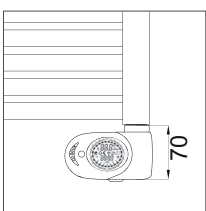

Digitale EcoDesign DIGI ERP 18 thermostaat